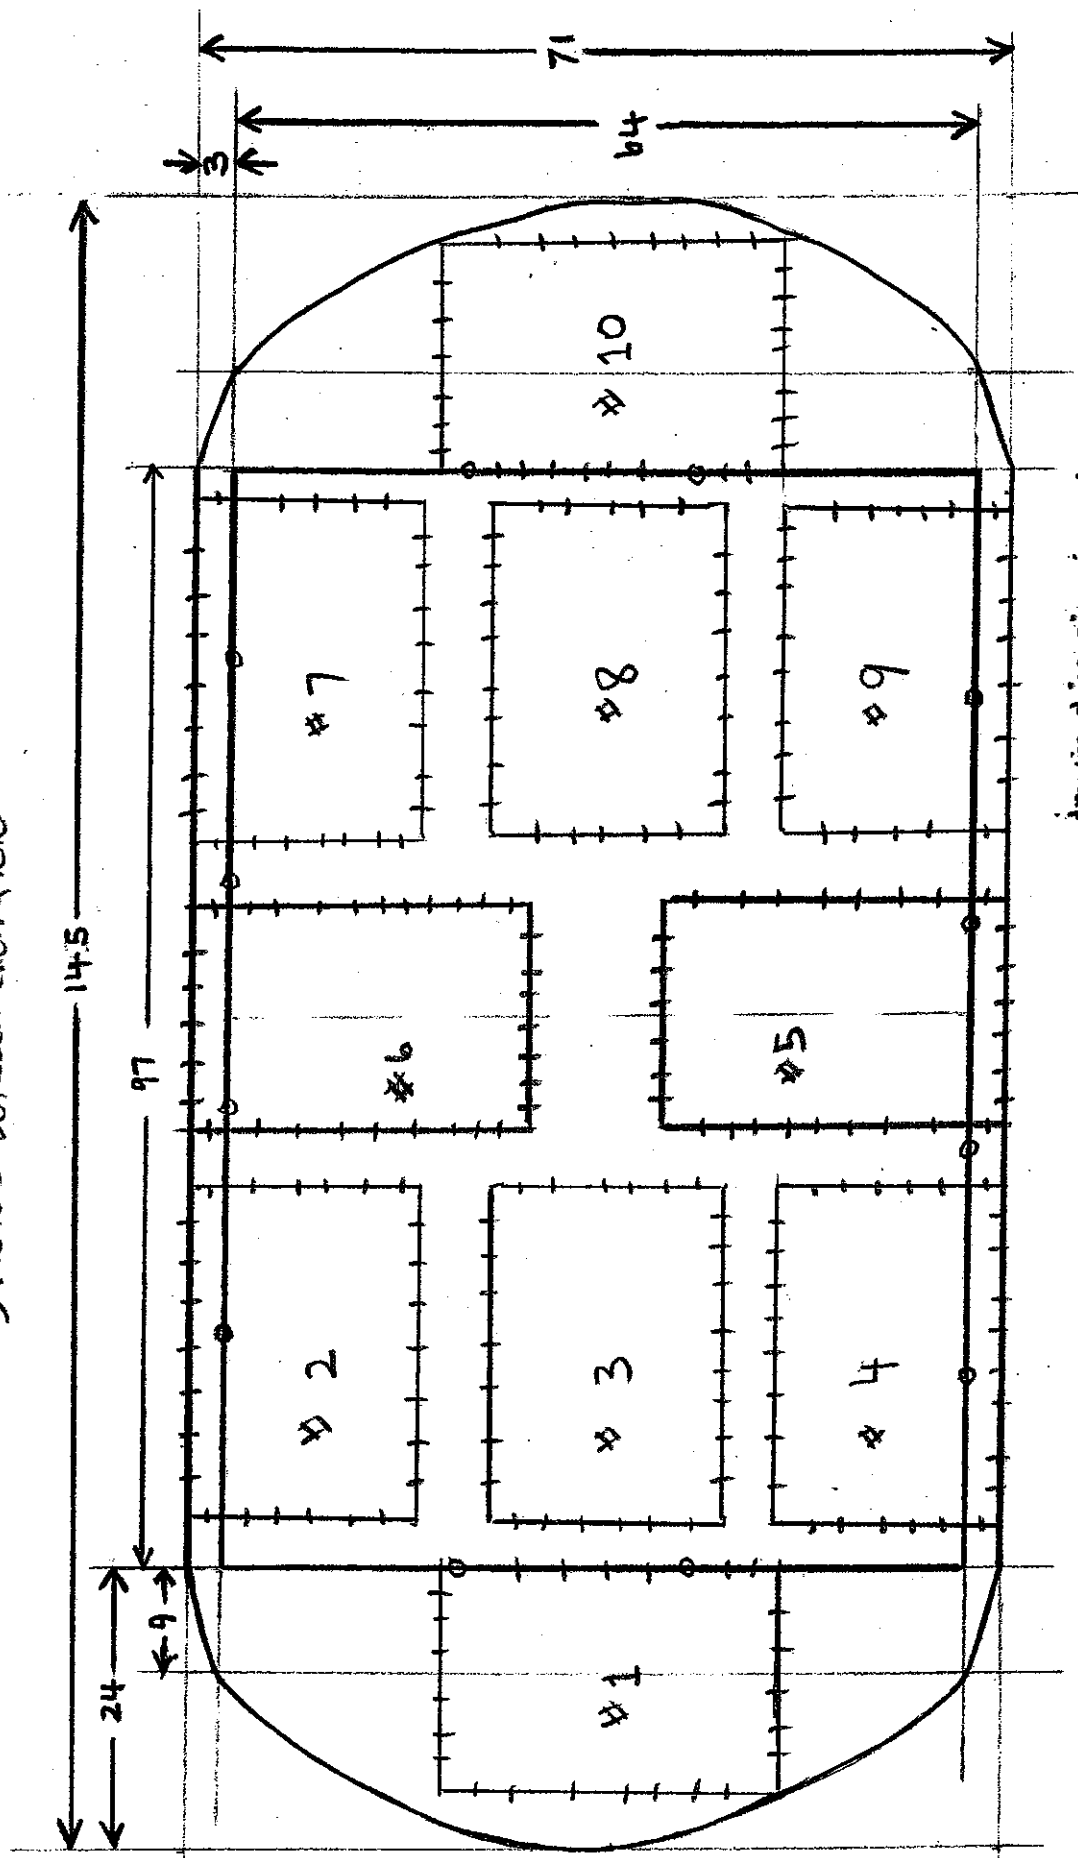

# Sutherland AT - U8's game field setup

Dimensions:

Surface 145x71  
 Soccer 97x64  
 10-U8's fields 30x20 each  
 3 meters between each field

Feet:

480 x 234  
 320 x 210  
 3 meters between each field

drawing dimensions in meters